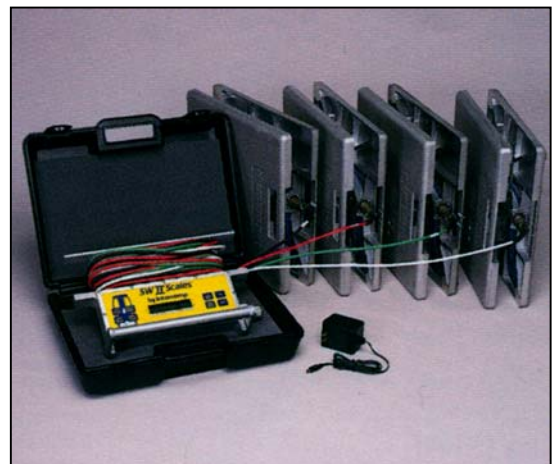

PORTABLE WHEEL WEIGHERS

We offer a wide range of portable vehicle weighing equipment for every vehicle from racing cars to the heaviest truck. The battery operated scales can be used in any location and set up in minutes to provide wheel, axle and total vehicle weight information so important for vehicle design test and the prevention of overloading.

PT300

PT300DW

CHEKLODE PT300 scales have been awarded the NATO Stock Number 6670-01-3772569 confirming the product's high quality and ability to work accurately in all climatic and operational conditions.

Cheklode are now used for military and civil aircraft freight loading applications worldwide. They are completely self contained with their own integral weight display. They can be used singly, in pairs or in sets of up to 6 pads to weigh any product or vehicle up to 60,000 kgs.

- Over 200 PT300 systems destined for a UK military customer.

- Speedweigh car weighing and set-up diagnostics system.